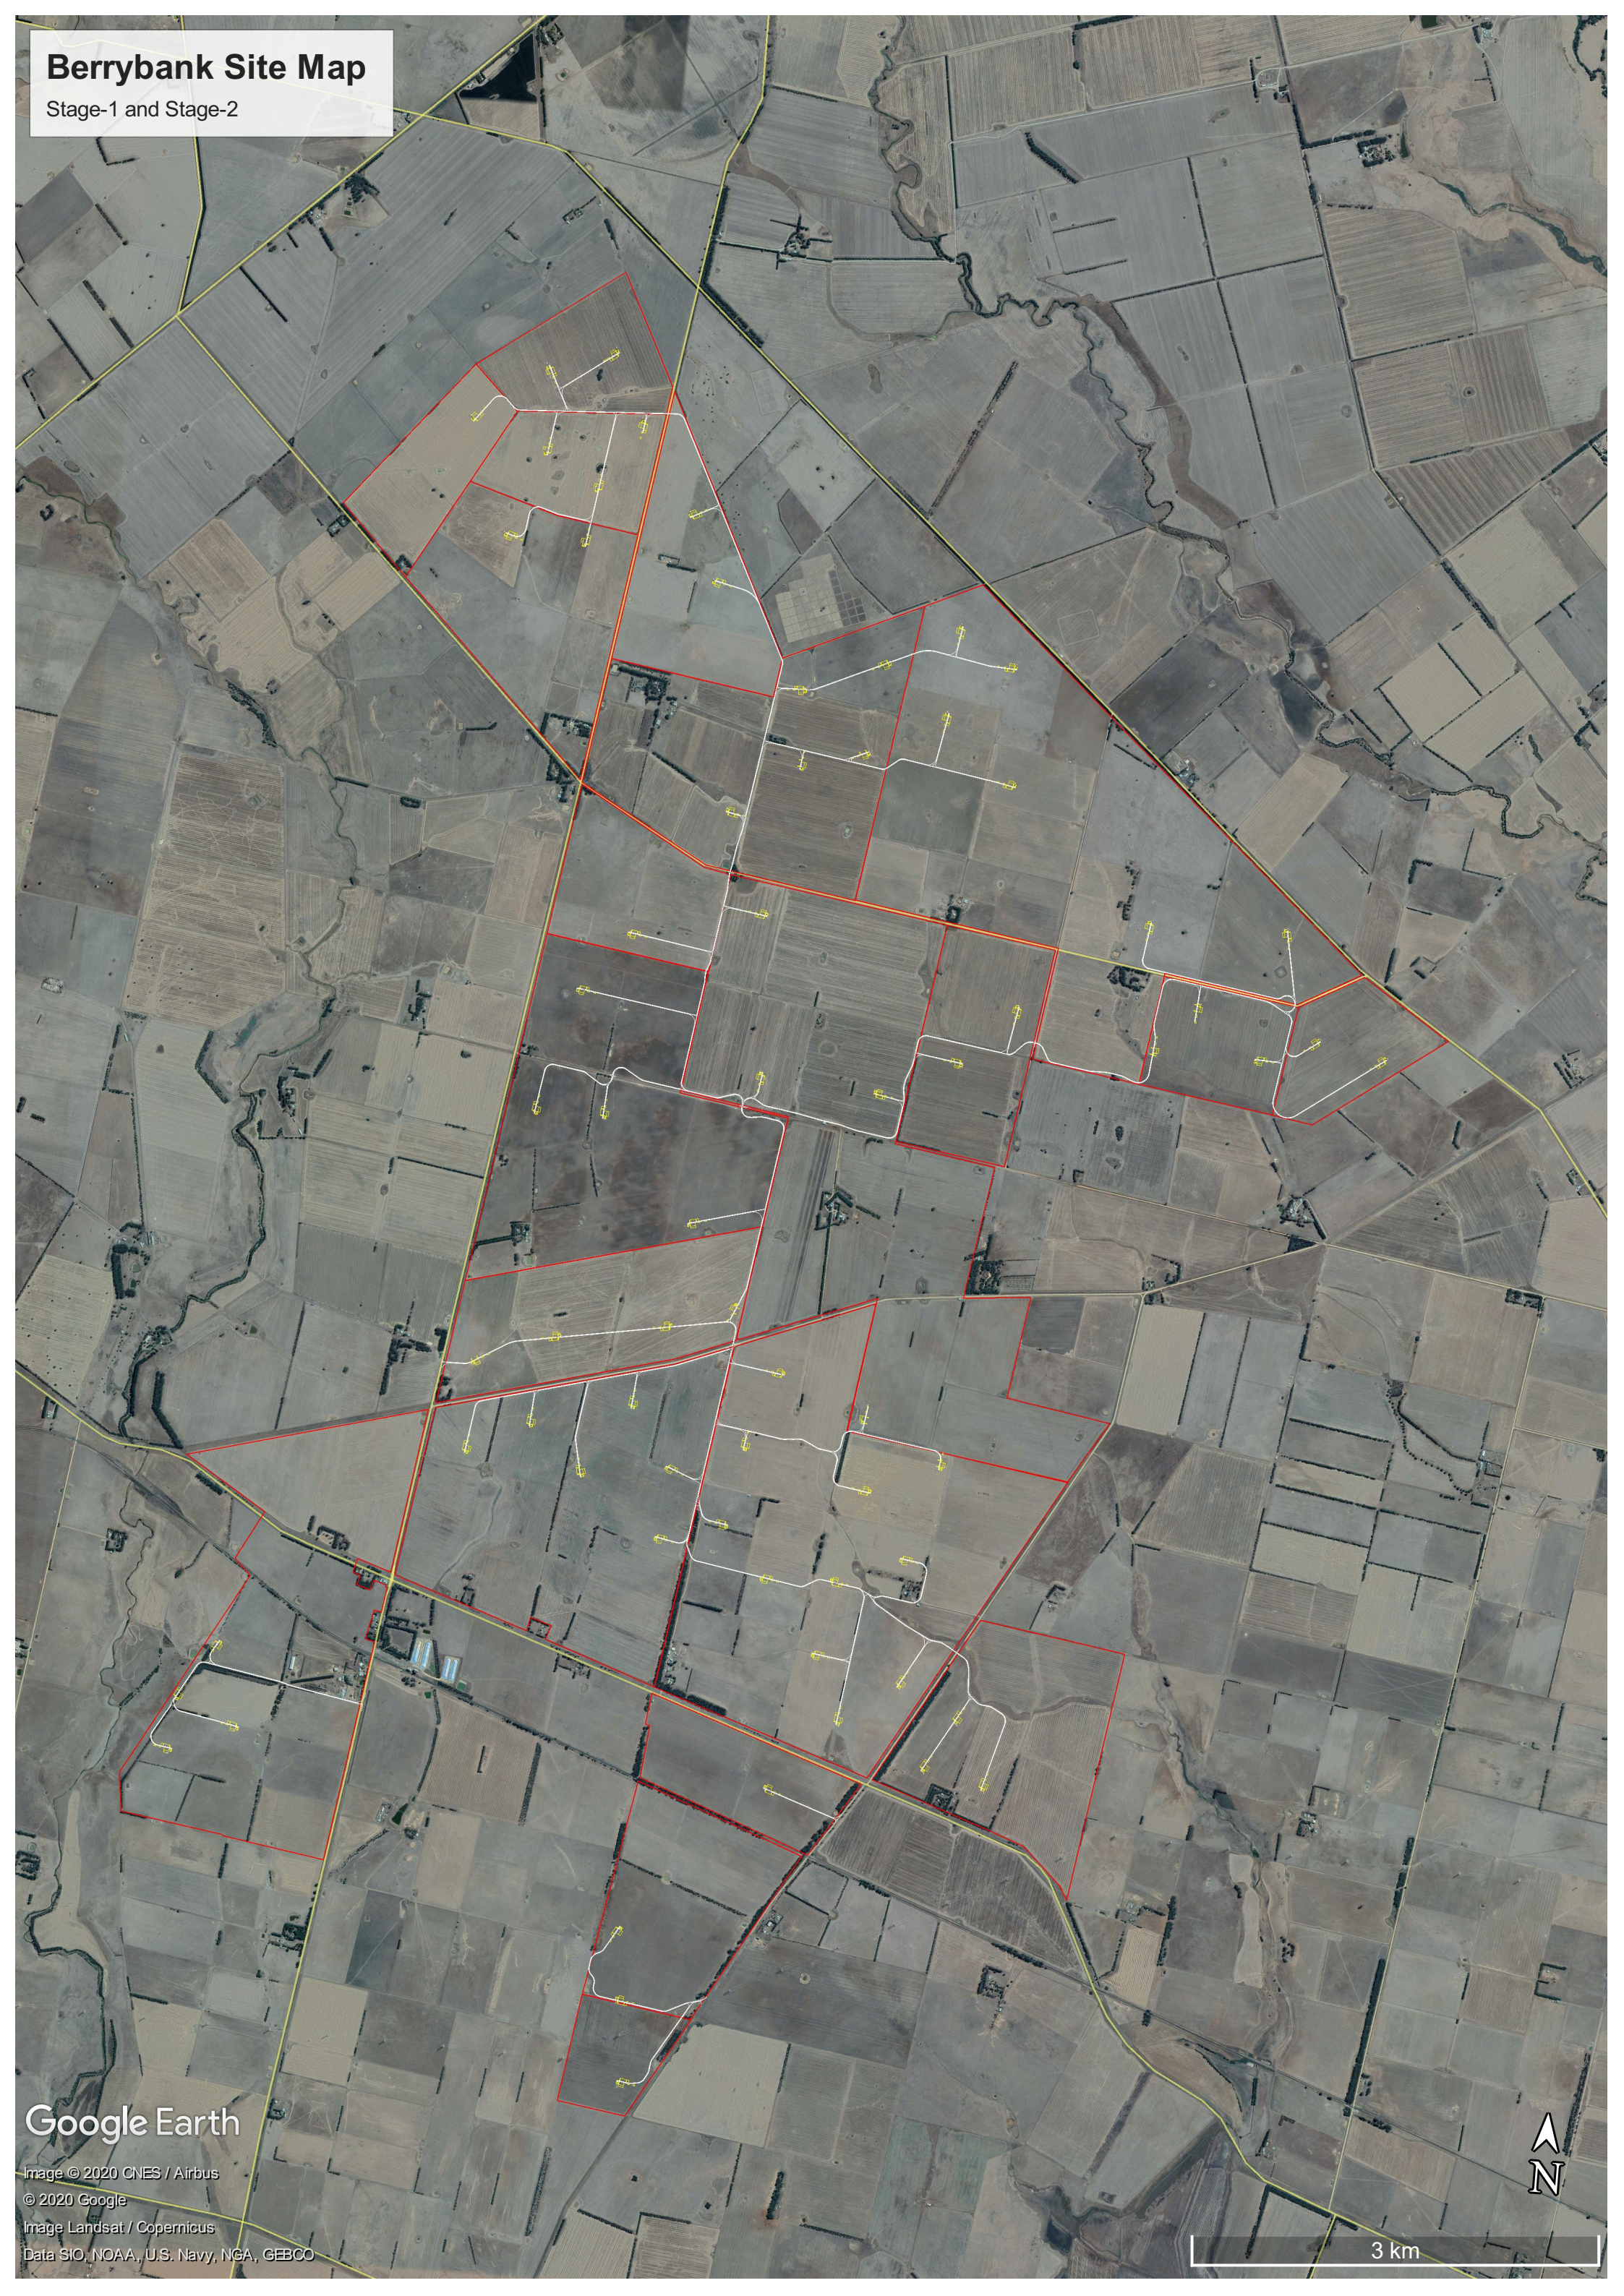

Berrybank Site Map

Stage-1 and Stage-2

Google Earth

Image © 2020 CNES / Airbus

© 2020 Google

Image Landsat / Copernicus

Data SIO, NOAA, U.S. Navy, NGA, GEBCO

3 km